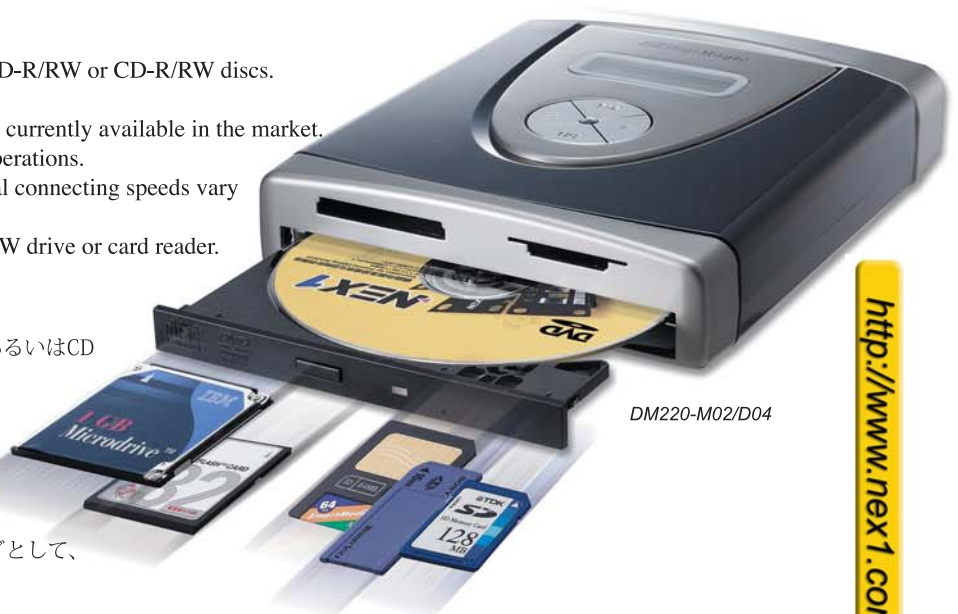

DM220-M02/D04

<http://www.nex1.com.tw>

Image your own digital