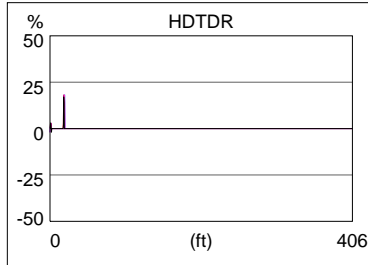

Cable ID: NEX1 UTP CAT.6 5M

Test Summary: PASS

Date / Time: 06/17/2006 11:23:06am
Headroom: 2.4 dB (NEXT 36-45)
Test Limit: TIA C6 5 m Patch Cord
 Cable Type: UTP 100 Ohm Cat 6
 Fault Anomaly Threshold: 15%

Length (ft)	[Pair 12]	18
Prop. Delay (ns)	[Pair 36]	28
Delay Skew (ns)	[Pair 36]	1
Resistance (ohms)		N/A

	Worst Case Margin		Worst Case Value	
	MAIN	SR	MAIN	SR
PASS				
Worst Pair	36-45		36-45	
NEXT (dB)	2.4		2.4	
Freq. (MHz)	237.0		237.0	
Limit (dB)	38.5		38.5	