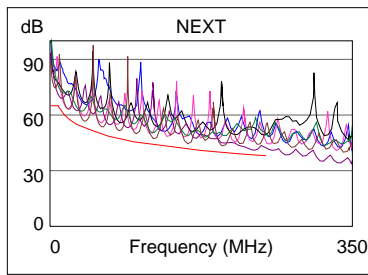

Cable ID: NEX1 UTP CAT.6 5M

Test Summary: PASS

Date / Time: 06/17/2006 11:23:06am
Headroom: 2.4 dB (NEXT 36-45)
Test Limit: TIA C6 5 m Patch Cord
 Cable Type: UTP 100 Ohm Cat 6
 Fault Anomaly Threshold: 15%

Operator: VINCENT
 Software Version: 1.921
 Limits Version: 5.13C
 NVP: 68.9%
 Shield Test: N/A

Model: DSP-4300
 Main S/N: 8837001
 Remote S/N: 8837001
 Main Adapter: LIA 006
 Remote Adapter: LIA 006

Wire Map	1 2 3 4 5 6 7 8 S
PASS	
	1 2 3 4 5 6 7 8

Length (ft)	[Pair 12]	18
Prop. Delay (ns)	[Pair 36]	28
Delay Skew (ns)	[Pair 36]	1
Resistance (ohms)		N/A

	Worst Case Margin		Worst Case Value	
	MAIN	SR	MAIN	SR
PASS				
Worst Pair	36-45		36-45	
NEXT (dB)	2.4		2.4	
Freq. (MHz)	237.0		237.0	
Limit (dB)	38.5		38.5	

	Worst Case Margin		Worst Case Value	
	MAIN	SR	MAIN	SR
PASS				
Worst Pair	78		78	
RL (dB)	1.4		2.6	
Freq. (MHz)	9.9		176.0	
Limit (dB)	22.8		15.5	