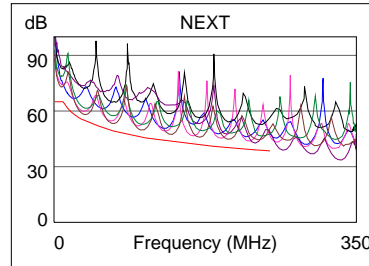

Operator: VINCENT
 Software Version: 1.921
 Limits Version: 5.13C
 NVP: 68.9%
 Shield Test: N/A

Model: DSP-4300
 Main S/N: 8837001
 Remote S/N: 8837001
 Main Adapter: LIA 006
 Remote Adapter: LIA 006

Wire Map	1 2 3 4 5 6 7 8 S
PASS	
	1 2 3 4 5 6 7 8

Length (ft)	[Pair 12]	12
Prop. Delay (ns)	[Pair 36]	18
Delay Skew (ns)	[Pair 36]	1
Resistance (ohms)		N/A

	Worst Case Margin		Worst Case Value	
	MAIN	SR	MAIN	SR
PASS				
Worst Pair	45-78		36-45	
NEXT (dB)	3.1		3.6	
Freq. (MHz)	34.8		233.5	
Limit (dB)	55.1		39.1	