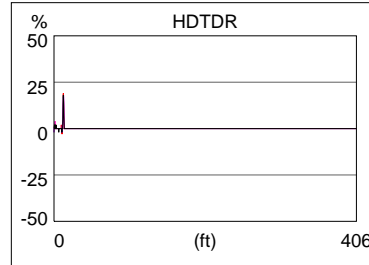

Cable ID: NEX1 UTP CAT.6 3M

Test Summary: PASS

Date / Time: 06/17/2006 11:21:14am
Headroom: 3.1 dB (NEXT 45-78)
Test Limit: TIA C6 3 m Patch Cord
 Cable Type: UTP 100 Ohm Cat 6
 Fault Anomaly Threshold: 15%

Length (ft)	[Pair 12]	12
Prop. Delay (ns)	[Pair 36]	18
Delay Skew (ns)	[Pair 36]	1
Resistance (ohms)		N/A

	Worst Case Margin		Worst Case Value	
	MAIN	SR	MAIN	SR
PASS				
Worst Pair	45-78		36-45	
NEXT (dB)	3.1		3.6	
Freq. (MHz)	34.8		233.5	
Limit (dB)	55.1		39.1	