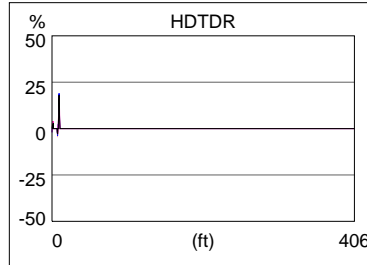

Cable ID: NEX1 UTP CAT.6 2M

Test Summary: PASS

Date / Time: 06/17/2006 11:14:53am
Headroom: 1.9 dB (NEXT 36-45)
Test Limit: TIA C6 2 m Patch Cord
 Cable Type: UTP 100 Ohm Cat 6
 Fault Anomaly Threshold: 15%

Length (ft)	[Pair 12]	9
Prop. Delay (ns)	[Pair 12]	13
Delay Skew (ns)	[Pair 12]	0
Resistance (ohms)		N/A

	Worst Case Margin		Worst Case Value	
	MAIN	SR	MAIN	SR
PASS				
Worst Pair	36-45		36-45	
NEXT (dB)	1.9		1.9	
Freq. (MHz)	245.0		245.0	
Limit (dB)	39.0		39.0	