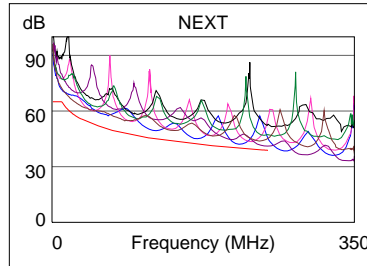

Cable ID: NEX1 UTP CAT.6 2M

Test Summary: PASS

Date / Time: 06/17/2006 11:14:53am
Headroom: 1.9 dB (NEXT 36-45)
Test Limit: TIA C6 2 m Patch Cord
 Cable Type: UTP 100 Ohm Cat 6
 Fault Anomaly Threshold: 15%

Operator: VINCENT
 Software Version: 1.921
 Limits Version: 5.13C
 NVP: 68.9%
 Shield Test: N/A

Model: DSP-4300
 Main S/N: 8837001
 Remote S/N: 8837001
 Main Adapter: LIA 006
 Remote Adapter: LIA 006

Wire Map	1 2 3 4 5 6 7 8 S
PASS	
	1 2 3 4 5 6 7 8

Length (ft)	[Pair 12]	9
Prop. Delay (ns)	[Pair 12]	13
Delay Skew (ns)	[Pair 12]	0
Resistance (ohms)		N/A

	Worst Case Margin		Worst Case Value	
	MAIN	SR	MAIN	SR
PASS				
Worst Pair	36-45		36-45	
NEXT (dB)	1.9		1.9	
Freq. (MHz)	245.0		245.0	
Limit (dB)	39.0		39.0	