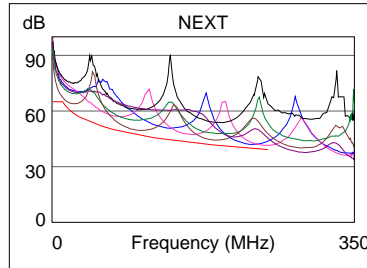

Operator: VINCENT
 Software Version: 1.921
 Limits Version: 5.13C
 NVP: 68.9%
 Shield Test: N/A

Model: DSP-4300
 Main S/N: 8837001
 Remote S/N: 8837001
 Main Adapter: LIA 006
 Remote Adapter: LIA 006

Wire Map	1 2 3 4 5 6 7 8 S
PASS	
	1 2 3 4 5 6 7 8

Length (ft)	[Pair 12]	5
Prop. Delay (ns)	[Pair 12]	8
Delay Skew (ns)	[Pair 12]	0
Resistance (ohms)		N/A

	Worst Case Margin		Worst Case Value	
	MAIN	SR	MAIN	SR
PASS				
Worst Pair	12-36		12-45	
NEXT (dB)	2.0		2.2	
Freq. (MHz)	229.5		250.0	
Limit (dB)	40.0		39.2	