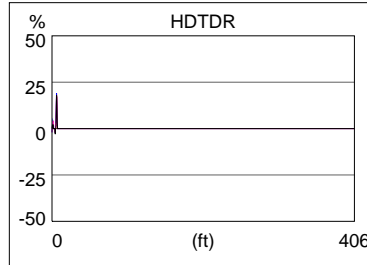

Cable ID: NEX1 UTP CAT.6 1M

Test Summary: PASS

Date / Time: 06/17/2006 11:12:01am
Headroom: 2.0 dB (NEXT 12-36)
Test Limit: TIA C6 1 m Patch Cord
 Cable Type: UTP 100 Ohm Cat 6
 Fault Anomaly Threshold: 15%

Length (ft)	[Pair 12]	5
Prop. Delay (ns)	[Pair 12]	8
Delay Skew (ns)	[Pair 12]	0
Resistance (ohms)		N/A

	Worst Case Margin		Worst Case Value	
	MAIN	SR	MAIN	SR
PASS				
Worst Pair	12-36		12-45	
NEXT (dB)	2.0		2.2	
Freq. (MHz)	229.5		250.0	
Limit (dB)	40.0		39.2	