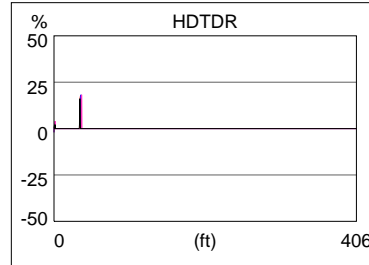

Cable ID: NEX1 UTP CAT.6 10M

Test Summary: PASS

Date / Time: 06/17/2006 11:24:41am
Headroom: 4.6 dB (NEXT 12-45)
Test Limit: TIA C6 10 m Patch Cord
 Cable Type: UTP 100 Ohm Cat 6
 Fault Anomaly Threshold: 15%

Length (ft)	[Pair 78]	35
Prop. Delay (ns)	[Pair 45]	54
Delay Skew (ns)	[Pair 45]	3
Resistance (ohms)		N/A

	Worst Case Margin		Worst Case Value	
	MAIN	SR	MAIN	SR
PASS				
Worst Pair	12-45		36-45	
NEXT (dB)	4.6		5.0	
Freq. (MHz)	20.1		247.0	
Limit (dB)	57.2		37.7	