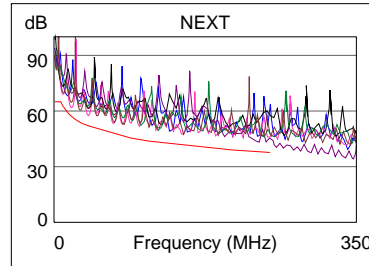

Cable ID: NEX1 UTP CAT.6 10M

Test Summary: PASS

Date / Time: 06/17/2006 11:24:41am
Headroom: 4.6 dB (NEXT 12-45)
Test Limit: TIA C6 10 m Patch Cord
 Cable Type: UTP 100 Ohm Cat 6
 Fault Anomaly Threshold: 15%

Operator: VINCENT
 Software Version: 1.921
 Limits Version: 5.13C
 NVP: 68.9%
 Shield Test: N/A

Model: DSP-4300
 Main S/N: 8837001
 Remote S/N: 8837001
 Main Adapter: LIA 006
 Remote Adapter: LIA 006

Wire Map	1 2 3 4 5 6 7 8 S
PASS	
	1 2 3 4 5 6 7 8

Length (ft)	[Pair 78]	35
Prop. Delay (ns)	[Pair 45]	54
Delay Skew (ns)	[Pair 45]	3
Resistance (ohms)		N/A

	Worst Case Margin		Worst Case Value	
	MAIN	SR	MAIN	SR
PASS				
Worst Pair	12-45		36-45	
NEXT (dB)	4.6		5.0	
Freq. (MHz)	20.1		247.0	
Limit (dB)	57.2		37.7	