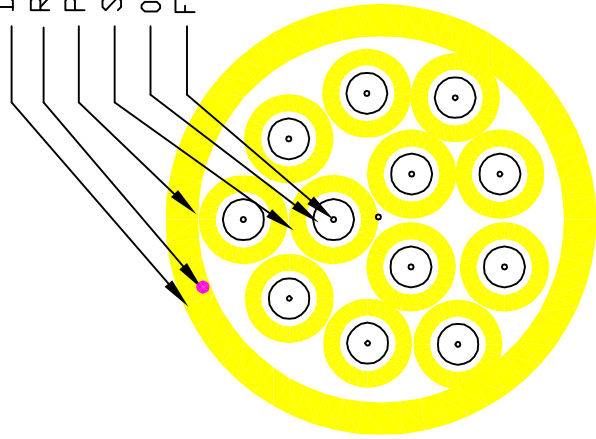

Dueter Sheath : 10mm LSZH

Ripcord

Paper tope

Simplex 2.0mm PVC

0.9mm PVC

Fiber SM 9/125

TOLERANCES .X ±0.1 .XX ±0.05 .XXX ±0.005 <math>\angle</math> ±0.5°	APPROVED.
	CHECKED.
DESIGNED.	

<b>NEX1 Technologies CO.,LTD.</b>			
Title.	SM SC/PC - LC/PC 2.0 12C	Rev.	
MATERIAL.		COATING.	Sheet.
Q' TY.	UNIT. mm	SCALE.	Date.