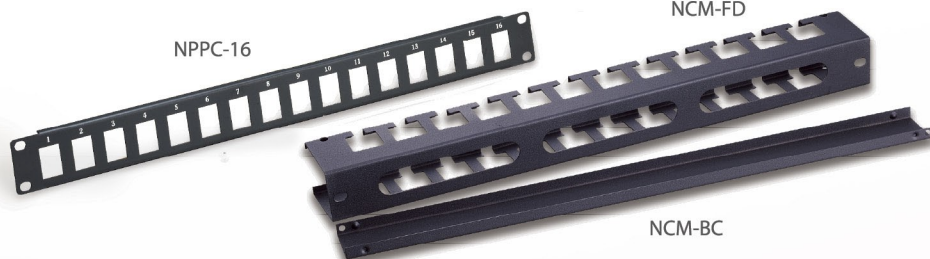

NPPC-24-M

NTPP-25

NPPC-16

NCM-FD

NCM-BC

25-port Patch Panel for Telephone Communication

Part Number	Description	Std. Pkg. Qty.
NTPP-25	25-port patch panel for telephone communication	1

Cable Management Covers

Part Number	Description	Std. Pkg. Qty.
NPPC-16	Cable management cover for 16-port	1
NPPC-24-M	Cable management cover for 24-port (Multi-media typed)	1
NCM-FD	Front manageable cover with ducted panel	1
NCM-BC	Blank cover for NCM-FD	1

NFPP-C6A-24

NFPP-C6A-24 (back)

NFPP-C5e-RJ-45-24

NFPP-C5e-RJ-45-24 (back)

02-2518-1300

FTP/STP Patch Panels: Category 5e/6/6A

Part Number	Description	Std. Pkg. Qty.
NFPP-C5e-24	24-port Category 5e FTP shielded-typed patch panels. 1U, 24-port (3x8-port)	1
NFPP-C6-24	24-port Category 6 FTP shielded-typed patch panels. With built-in cable manager. 1U, 24-port (modular typed)	1
NFPP-C6A-24	24-port Category 6A FTP shielded-typed patch panel. 1U, 24-port (modular typed)	1

FTP/STP RJ-45 Patch Panels: Category 5e/6(female to female)

Part Number	Description	Std. Pkg. Qty.
NFPP-C5e-RJ-45-24	Category 5e FTP shield-typed patch panels with 24 x Cat.5e shielded RJ-45 female connectors on front/rear sides (4X6-port)	1
NFPP-C6-RJ-45-24	Category 6 FTP shield-typed patch panels with 24 x Cat.6 shielded RJ-45 female connectors on front/rear sides (4X6-port)	1