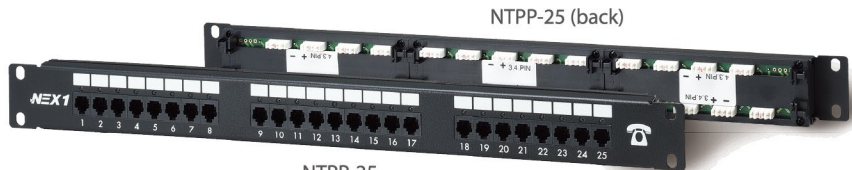

NPPC-24-M

NTPP-25

NPPC-16

NCM-FD

NCM-BC

25-port Patch Panel for Telephone Communication

Part Number	Description	Std. Pkg. Qty.
NTPP-25	25-port patch panel for telephone communication	1

Cable Management Covers

Part Number	Description	Std. Pkg. Qty.
NPPC-16	Cable management cover for 16-port	1
NPPC-24-M	Cable management cover for 24-port (Multi-media typed)	1
NCM-FD	Front manageable cover with ducted panel	1
NCM-BC	Blank cover for NCM-FD	1

NFPP-C6A-24

NFPP-C6A-24 (back)

NFPP-C5e-RJ-45-24

NFPP-C5e-RJ-45-24 (back)

02-2518-1300

FTP/STP Patch Panels: Category 5e/6/6A

Part Number	Description	Std. Pkg. Qty.
NFPP-C5e-24	24-port Category 5e FTP shielded-typed patch panels. 1U, 24-port (3x8-port)	1
NFPP-C6-24	24-port Category 6 FTP shielded-typed patch panels. With built-in cable manager. 1U, 24-port (modular typed)	1
NFPP-C6A-24	24-port Category 6A FTP shielded-typed patch panel. 1U, 24-port (modular typed)	1

FTP/STP RJ-45 Patch Panels: Category 5e/6(female to female)

Part Number	Description	Std. Pkg. Qty.
NFPP-C5e-RJ-45-24	Category 5e FTP shield-typed patch panels with 24 x Cat.5e shielded RJ-45 female connectors on front/rear sides (4X6-port)	1
NFPP-C6-RJ-45-24	Category 6 FTP shield-typed patch panels with 24 x Cat.6 shielded RJ-45 female connectors on front/rear sides (4X6-port)	1