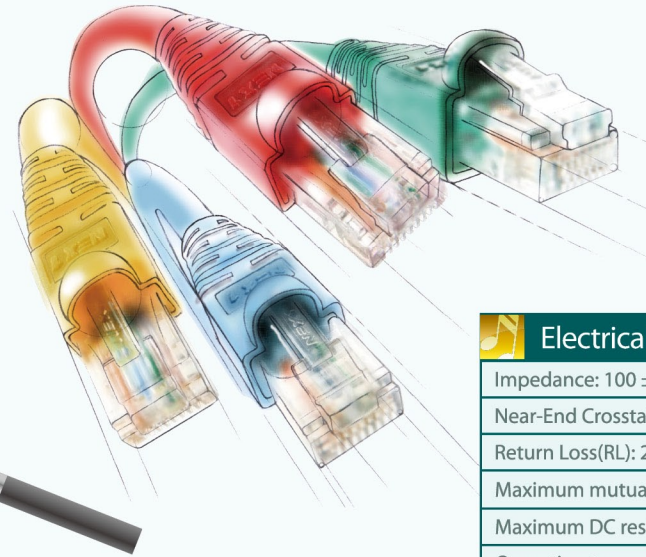

Optional cable marker  
號碼環/ケーブルマーカー

Color options (Cat.5E):

Color options (Cat.6):

Electrical Specifications	
Impedance:	100 ± 15Ω(1~ 100MHz)(Cat.5E)
Near-End Crosstalk (NEXT):	46 dB @ 100MHz
Return Loss(RL):	20.1dB @ 100MHz
Maximum mutual capacitance:	56pF/ m.
Maximum DC resistance:	9.38Ω/100m.
Operating temperature:	-20°C~ +75°C

**All color, all lengths, all the time!**  
各種長さ、多様顔色、当日出賃  
**¡Todos los colores, todos los largos, todo el tiempo!**  
さまざまな色や長さを即納

UTP/FTP/SFTP Patch Cords with Molded Boots: Category 6/5E		
Part Number	Description	Std. Pkg. Qty.
NPC-C6-@-*	Category 6 patch cord with molded boots on both ends	1
NPC-C5E-@-*	Category 5E patch cord with molded boots on both ends	1
NFPC-C6-@-*	FTP Category 6 foil-shielded patch cord with molded boots on both ends	1
NFPC-C5E-@-*	FTP Category 5E foil-shielded patch cord with molded boots on both ends	1
NSFPC-C6-@-*	SFTP Category 6 foil-shielded + braiding patch cord with molded boots on both ends	1
NSFPC-C5E-@-*	SFTP Category 5E foil-shielded + braiding patch cord with molded boots on both ends	1

length: @ / color : \*

Ready to be shipped, all the time!

- All colors shown above are in stock and ready for shipping anytime
- Standard lengths in stock are: 1, 2, 3, 5, 7, 10 and 15 meters
- Customized lengths, colors and wire schemes available
- 100% fully tested
- "@" mark stands for different digit for the lengths of the cords specified by the customers (30 stands for 30 meters; 50 for 50 meters etc.) while "\*" indicates the preferred color.