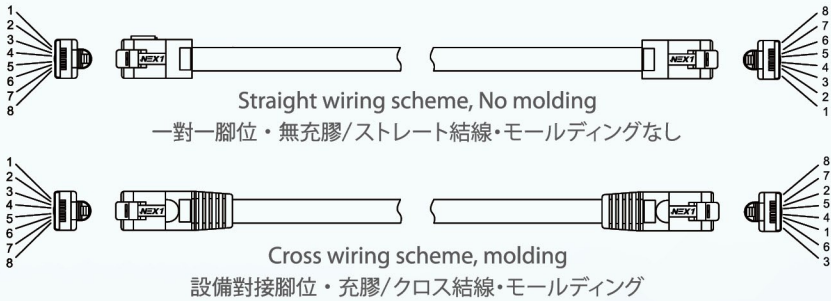

Optional cable marker  
號碼環/ケーブルマーカー

Color options (Cat.5E):

Color options (Cat.6):

Electrical Specifications	
Impedance:	100 ± 15Ω(1~ 100MHz)(Cat.5E)
Near-End Crosstalk (NEXT):	46 dB @ 100MHz
Return Loss(RL):	20.1dB @ 100MHz
Maximum mutual capacitance:	56pF/ m.
Maximum DC resistance:	9.38Ω/100m.
Operating temperature:	-20°C~ +75°C

**All color, all lengths, all the time!**  
各種長さ、多様顔色、当日出賃  
**¡Todos los colores, todos los largos, todo el tiempo!**  
さまざまな色や長さを即納

UTP/FTP/SFTP Patch Cords with Molded Boots: Category 6/5E		
Part Number	Description	Std. Pkg. Qty.
NPC-C6-@-*	Category 6 patch cord with molded boots on both ends	1
NPC-C5E-@-*	Category 5E patch cord with molded boots on both ends	1
NFPC-C6-@-*	FTP Category 6 foil-shielded patch cord with molded boots on both ends	1
NFPC-C5E-@-*	FTP Category 5E foil-shielded patch cord with molded boots on both ends	1
NSFPC-C6-@-*	SFTP Category 6 foil-shielded + braiding patch cord with molded boots on both ends	1
NSFPC-C5E-@-*	SFTP Category 5E foil-shielded + braiding patch cord with molded boots on both ends	1

length: @ / color : \*

Ready to be shipped, all the time!

- All colors shown above are in stock and ready for shipping anytime
- Standard lengths in stock are: 1, 2, 3, 5, 7, 10 and 15 meters
- Customized lengths, colors and wire schemes available
- 100% fully tested
- "@" mark stands for different digit for the lengths of the cords specified by the customers (30 stands for 30 meters; 50 for 50 meters etc.) while "\*" indicates the preferred color.

- Largos, colores y esquemas de alambres personalizados disponibles
- 全色とも十分に在庫があります
- 標準規格品は1m, 2m, 3m, 5m, 7m, 10m, 15mです
- 特注で長さ、色、結線の種類に対応できます
- 100%導通試験
- Cat.6, Cat.5E: UTP・STP・SFTP対応
- "@"は特注長(ご指定長)を示します
- "\*"は特注色(ご指定色)を示します