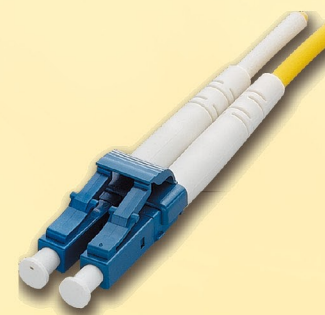

SM LC/PC-LC/PC Simplex

MM LC/PC-LC/PC Simplex

SM FC/PC-FC/PC Simplex
(square)

SM FC/APC-FC/APC Simplex (D-hole)

MTRJ

SM ST/PC-ST/PC Simplex

MM ST/PC-ST/PC Simplex

MM SC/PC-SC/PC Duplex

SM SC/PC-SC/PC Duplex

SM SC/PC-FC/PC Simplex

MM SC/PC-SC/PC Simplex

SM SC/APC-SC/APC Simplex

SM SC/PC-SC/PC Simplex

Fiber Optic Connectors

光纖接頭 | Conectores de Fibra óptica | 光ファイバーコネクター

SM/MM MTRJ

SM, MM FC/PC

SM ST/PC

MM ST/PC

SM DLC/PC

MM SC/PC